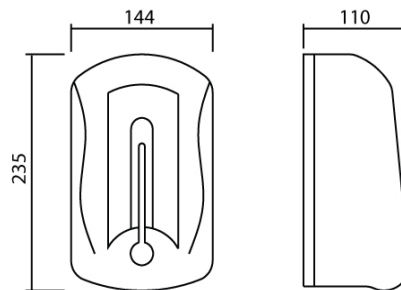

MARVEL

MODEL : MS-101
(mm.)

Product Specification

| | |
|-----------------|--------------------------|
| Material | ABS |
| Power | 6VDC with AA battery x 4 |
| Capacity | 1,000 ml. |
| Detection Range | 10 cm. |
| Volume Per Drop | 1 ml. |
| Suitable For | Alcohol Gel / Soap |
| Warranty | 1 Year |
| Standard | ISO9001:2008 / CE / UL |