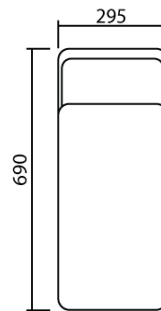

MATERIAL APPROVAL

Description	Jet Hand Dryer 2 Way
Model	MH-110
Brand	MARVEL

MODEL : MH-110
(mm.)

Product Specification

Material	ABS
Power	750 W.
Voltage	220 - 240 VAC 50/60 Hz
Heating Power	900-1300 W.
Total Power	1650-2050 W.
Air Speed	90 m/s
Air Temperature	20-40 °C
Unit Weight	11 Kg.
Warranty	1 Year
Standard	TIS 1985-2549