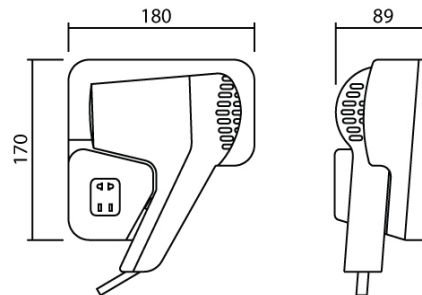

MATERIAL APPROVAL

Description	Hair Dryer with Socket for Shavers
Model	MH-105
Brand	MARVEL

MODEL : MH-105  
(mm.)

Product Specification

Material	ABS
Power	1200 W.
Voltage	220 - 240 VAC 50/60 Hz
Current	5.2 A
Air Speed	14 m/s
Blowing Volume	78 m <sup>3</sup> /h
Air Temperature	120 °C + 2 °C
Warranty	1 Year
Standard	TIS 1985-2549