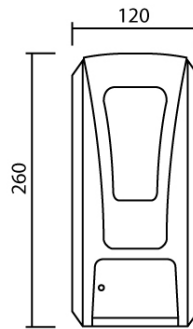

MATERIAL APPROVAL

Description	Automatic Foam Soap Dispenser
Model	MS-111
Brand	MARVEL

MODEL : MS-111
(mm.)

Product Specification

Material	ABS
Power	6VDC with C battery x 4
Capacity	1,000 ml.
Detection Range	11 cm.
Volume Per Drop	1 ml.
Suitable For	Soap
Warranty	1 Year
Standard	ISO9001:2008 / CE / UL