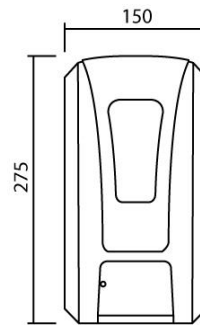

### Product Specification

**Material** ABS  
**Power** 6VDC with C battery x 4  
**Capacity** 1,200 ml.  
**Detection Range** 11 cm.  
**Volume Per Drop** 1 ml.  
**Suitable For** Alcohol (Liquid)  
**Warranty** 1 Year  
**Standard** ISO9001:2008 / CE / UL