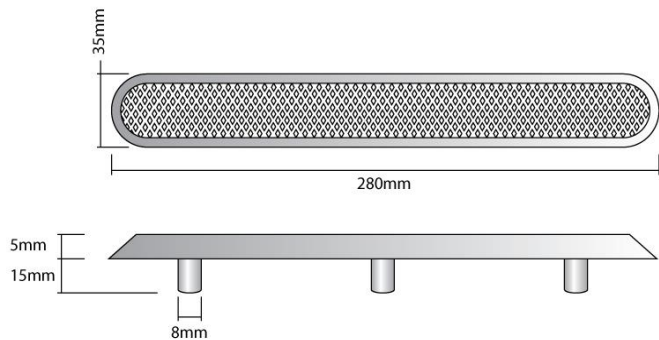

MATERIAL APPROVAL

Description braille block
Model MBB-101
Brand MARVEL

MARVEL
 MODEL : MBB-101

Product Specification

Material Stainless Steel (Grade304)
Surface Satin finish
Colour Chrome, Black, Yellow
Warranty 1 Year
Standard ISO9001:2008 / CE / UL