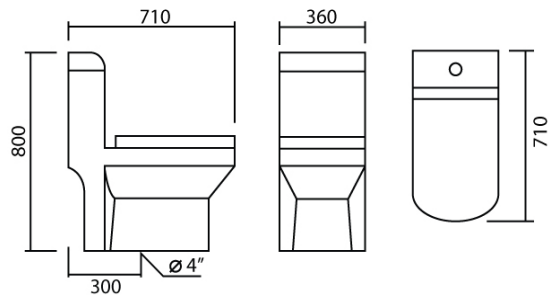

MATERIAL APPROVAL

|             |        |
|-------------|--------|
| Description | Toilet |
| Model       | MC8130 |
| Brand       | MARVEL |

**MODEL : MC8130**  
(mm.)

Product Specification

|                   |                         |
|-------------------|-------------------------|
| Water Closet      | One Piece Toilet        |
| Material          | Ceramic                 |
| Colour            | White                   |
| Outlet            | S-Trap Rough-in 300 mm. |
| Flush System      | Siphonic                |
| Water Consumption | 4/6 Liters              |
| Warranty          | 1 Year                  |
| Standard          | TIS 792-2554            |