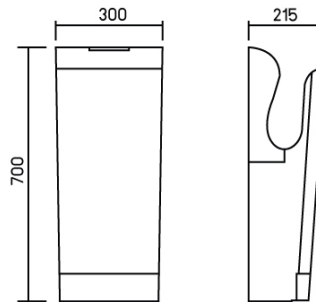

MATERIAL APPROVAL

Description Jet Hand Dryer 2 Way  
 Model MH-113  
 Brand MARVEL

MODEL : MH-113  
 (mm.)

Product Specification

Material ABS  
 Power 750 W.  
 Voltage 220 - 240 VAC 50/60 Hz  
 Heating Power 1000-1200 W.  
 Total Power 1650-2050 W.  
 Air Speed 90 m/s  
 Air Temperature 20-40 °C  
 Unit Weight 9.5 Kg.  
 Noise Level 65-70 dB  
 Warranty 1 Year  
 Standard TIS 1985-2549