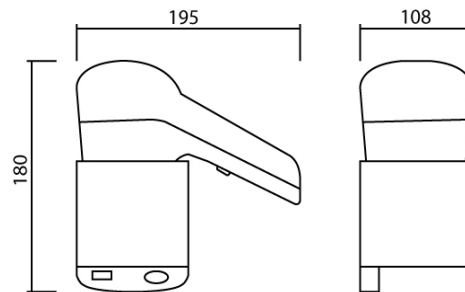

MATERIAL APPROVAL

Description	Hair Dryer
Model	MH-106A
Brand	MARVEL

MODEL : MH-106A
(mm.)

Product Specification

Material	ABS
Power	1200 W.
Voltage	220 - 240 VAC 50/60 Hz
Current	5.2 A
Air Speed	14 m/s
Blowing Volume	78 m ³ /h
Warranty	1 Year
Standard	TIS 1985-2549