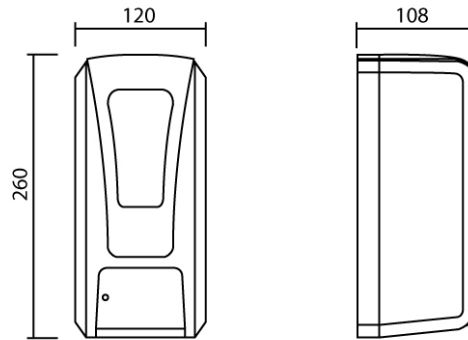

### MATERIAL APPROVAL

<b>Description</b>	Automatic Alcohol Dispenser (Gel)
<b>Model</b>	MS-111/D
<b>Brand</b>	MARVEL

**MODEL : MS-111**  
(mm.)

### Product Specification

<b>Material</b>	ABS
<b>Power</b>	6VDC with C battery x 4
<b>Capacity</b>	1,000 ml.
<b>Detection Range</b>	11 cm.
<b>Volume Per Drop</b>	1 ml.
<b>Suitable For</b>	Gel Alcohol
<b>Warranty</b>	1 Year
<b>Standard</b>	ISO9001:2008 / CE / UL