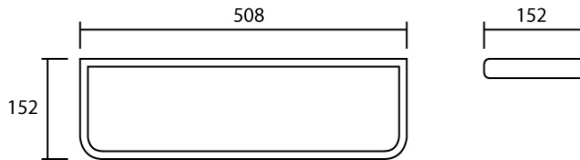

MATERIAL APPROVAL

Description	Shelf
Model	MCE-004
Brand	MARVEL

MODEL : MCE-004
(mm.)

Product Specification

Material	Ceramic
Warranty	1 Year
Standard	ISO9001:2008 / CE / UL