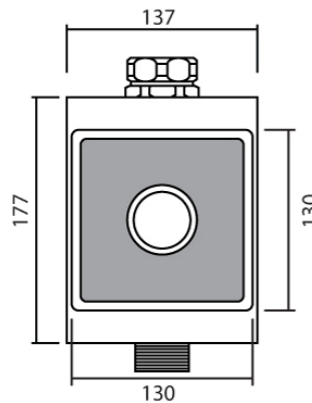

MATERIAL APPROVAL

Description Automatic Concealed Flusher with Button for Urinal or Toilet
Model MU-103-1/B
Brand MARVEL

MODEL : MU-103-1/B
(mm.)

Product Specification

Material Brass with chrome
Operate Voltage 6VDC with AA battery 300,000 cycles / AC 220V with circuit breaker protection with IEC 898 standard
Detection Zone 35 - 70 cm. (Adjustable by remote control)
Suitable Water Pressure 0.5 - 6 Bar
Flow Rate 0.5 gpf / 1.5 lpf
Ambient Temperature 1 - 55 °C
Dia. Of Inlet / Outlet Pipe G1/2" (DN15)
Warranty 3 Years
Standard ISO9001:2008 / CE / UL