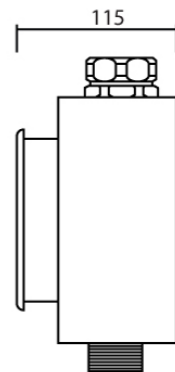

MATERIAL APPROVAL

Description Automatic Concealed Flusher with Button for Urinal or Toilet
Model MU-103-1/B
Brand MARVEL

MODEL : MU-103-1/B
(mm.)

Product Specification

Material Brass with chrome
Operate Voltage 6VDC with AA battery 300,000 cycles / AC 220V with circuit breaker protection with IEC 898 standard
Detection Zone 35 - 70 cm. (Adjustable by remote control)
Suitable Water Pressure 0.5 - 6 Bar
Flow Rate 0.5 gpf / 1.5 lpf
Ambient Temperature 1 - 55 °C
Dia. Of Inlet / Outlet Pipe G1/2" (DN15)
Warranty 3 Years
Standard ISO9001:2008 / CE / UL