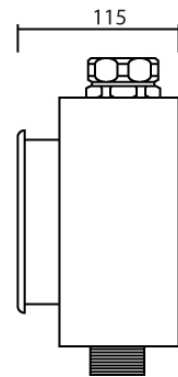

### MATERIAL APPROVAL

**Description** Automatic Concealed Flusher with Button for Urinal or Toilet  
**Model** MU-103-1/W  
**Brand** MARVEL

**MODEL : MU-103-1/W**  
(mm.)

### Product Specification

**Material** Brass with chrome  
**Operate Voltage** 6VDC with AA battery 300,000 cycles / AC 220V with circuit breaker protection with IEC 898 standard  
**Detection Zone** 35 - 70 cm. (Adjustable by remote control)  
**Suitable Water Pressure** 0.5 - 6 Bar  
**Flow Rate** 0.5 gpf / 1.5 lpf  
**Ambient Temperature** 1 - 55 °C  
**Dia. Of Inlet / Outlet Pipe** G1/2" (DN15)  
**Warranty** 3 Years  
**Standard** ISO9001:2008 / CE / UL