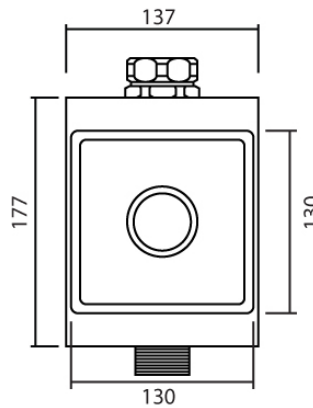

### MATERIAL APPROVAL

**Description** Automatic Concealed Flusher with Button for Urinal or Toilet  
**Model** MU-103-1/W  
**Brand** MARVEL

**MODEL : MU-103-1/W**  
(mm.)

### Product Specification

**Material** Brass with chrome  
**Operate Voltage** 6VDC with AA battery 300,000 cycles / AC 220V with circuit breaker protection with IEC 898 standard  
**Detection Zone** 35 - 70 cm. (Adjustable by remote control)  
**Suitable Water Pressure** 0.5 - 6 Bar  
**Flow Rate** 0.5 gpf / 1.5 lpf  
**Ambient Temperature** 1 - 55 °C  
**Dia. Of Inlet / Outlet Pipe** G1/2" (DN15)  
**Warranty** 3 Years  
**Standard** ISO9001:2008 / CE / UL