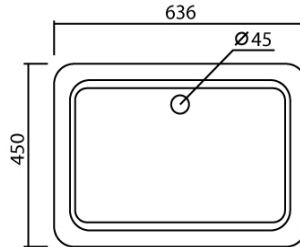

MATERIAL APPROVAL

Description	Lavatory Basin
Model	MCA6112
Brand	MARVEL

MODEL : MCA6112
(mm.)

Product Specification

Material	Ceramic
Colour	White
Installation	Top Counter
Warranty	1 Year
Standard	TIS 791-2544