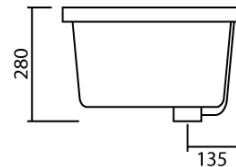

MATERIAL APPROVAL

Description	Lavatory Basin
Model	MCA6112
Brand	MARVEL

MODEL : MCA6112
(mm.)

Product Specification

Material	Ceramic
Colour	White
Installation	Top Counter
Warranty	1 Year
Standard	TIS 791-2544