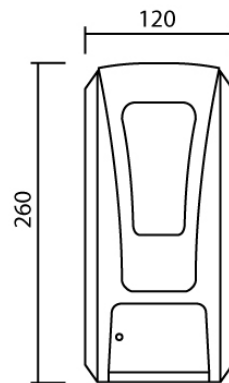

### MATERIAL APPROVAL

**Description** Automatic Alcohol Dispenser  
**Model** MS-111/S  
**Brand** MARVEL

**MODEL : MS-111/S**  
(mm.)

### Product Specification

**Material** ABS  
**Power** 6VDC with C battery x 4  
**Capacity** 1,000 ml.  
**Detection Range** 11 cm.  
**Volume Per Drop** 1 ml.  
**Suitable For** Alcohol (Liquid)  
**Warranty** 1 Year  
**Standard** ISO9001:2015 / CE / UL