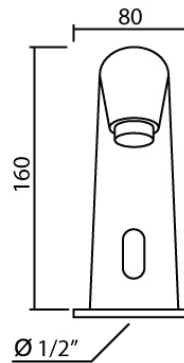

MODEL : MF-108
(mm.)