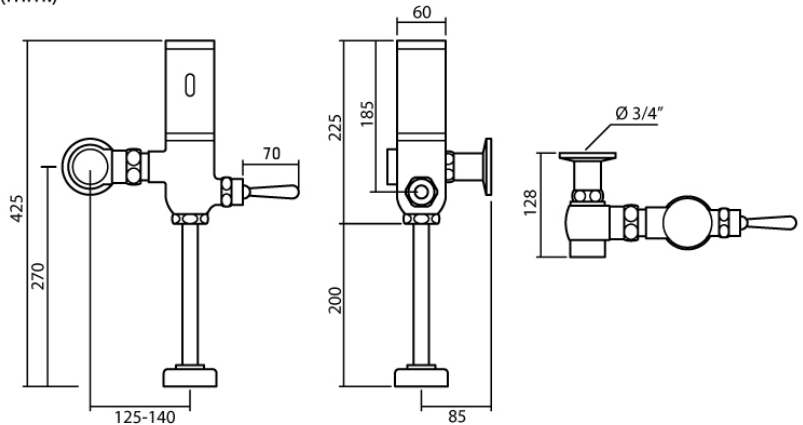

MATERIAL APPROVAL

Description	Automatic Flusher with Lever for Urinal
Model	MU-108/U
Brand	MARVEL

MODEL : MU-108/U
(mm.)

Product Specification

Material	Brass with chrome
Operate Voltage	6VDC with AA battery 300,000 cycles / AC 220V with circuit breaker protection with IEC 898 standard
Detection Zone	35 - 70 cm. (Adjustable by remote control)
Suitable Water Pressure	0.5 - 6 Bar
Flow Rate	0.5 gpf / 1.5 lpf
Ambient Temperature	1 - 55 °C
Dia. Of Inlet / Outlet Pipe	3/4"
Warranty	3 Years
Standard	ISO9001:2015 / CE / UL