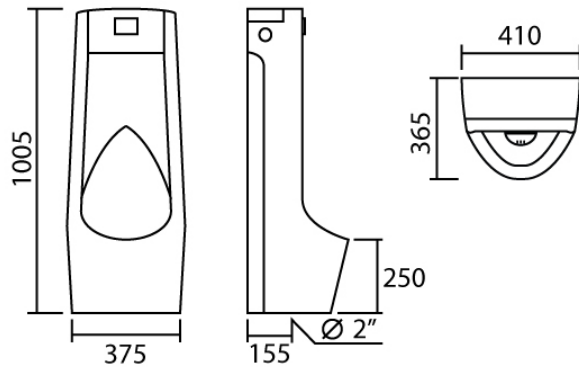

MATERIAL APPROVAL

Description Automatic Urinal Flusher
Model MU-104-1
Brand MARVEL

MODEL : MU-104-1
(mm.)

Product Specification

Material Ceramic White
Install Type Wall Stand
Operate Voltage 6VDC with AA battery 300,000 cycles / AC 220V with circuit breaker protection with IEC 898 standard
Detection Zone 70 cm. (Adjustable by remote control)
Suitable Water Pressure 0.5 - 6 Bar
Flow Rate 0.5 gpf / 1.5 lpf
Ambient Temperature 1 - 55 °C
Dia. Of Inlet / Outlet Pipe G1/2" (DN15) / P-trap Ground drain 2"
Warranty 3 Years
Standard ISO9001:2015 / CE / UL