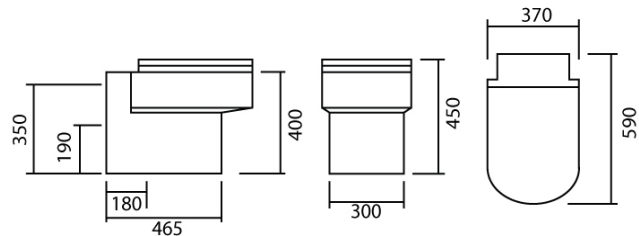

MATERIAL APPROVAL

Description	Toilet
Model	MC2404
Brand	MARVEL

**MODEL : MC2404**  
(mm.)

Product Specification

Water Closet	One Piece Toilet
Install Type	Wall Stand
Material	Ceramic
Colour	White
Outlet	S-Trap Rough-in 180 mm. or P-Trap Rough-in 190 mm.
Flush System	Washdown
Water Consumption	6 Liters
Warranty	1 Year
Standard	TIS 792-2554