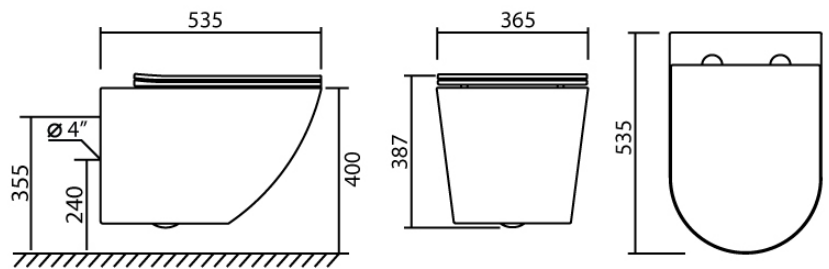

MATERIAL APPROVAL

Description	Toilet
Model	MCM2406
Brand	MARVEL

MODEL : MCM2406
(mm.)

Product Specification

Water Closet	One Piece Toilet
Install Type	Wall Hung
Material	Ceramic
Colour	White
Outlet	P-Trap Rough-in 220 mm.
Flush System	Washdown
Water Consumption	6 Liters
Warranty	1 Year
Standard	TIS 792-2554