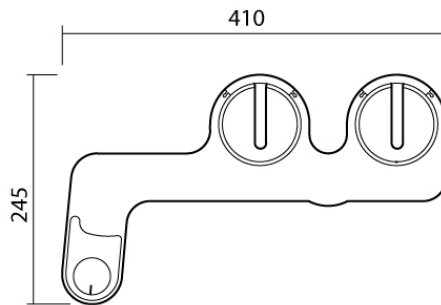

MATERIAL APPROVAL

Description	Non-Electronic Toilet Bidet for Toilet
Model	MBD-102
Brand	MARVEL

UPDATE : 3/1/68

MODEL : MBD-102
(mm.)

Product Specification

Material	ABS
Flow Rate	6 lpm
Dia. Of Inlet / Outlet Pipe	G1/2" (DN15)
Warranty	1 Year
Standard	ISO9001:2015 / CE / UL