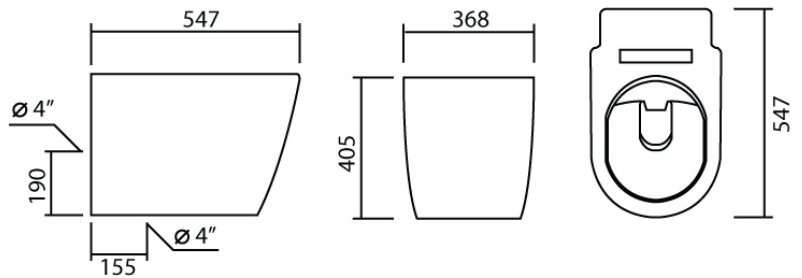

MATERIAL APPROVAL

Description	Toilet
Model	MCM081
Brand	MARVEL

**MODEL : MCM081**  
(mm.)

Product Specification

Water Closet	One Piece Toilet
Install Type	Wall Stand
Material	Ceramic
Colour	White
Outlet	S-Trap Rough-in 155 mm. or P-Trap Rough-in 190 mm.
Flush System	Siphonic
Water Consumption	6 Liters
Warranty	1 Year
Standard	TIS 792-2554