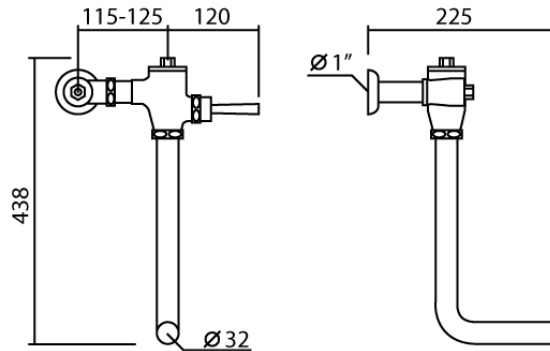

MATERIAL APPROVAL

Description	Flush Valve for Squat Toilet, Lever Handle
Model	MU-110/L
Brand	MARVEL

MODEL : MU-110/L
(mm.)

Product Specification

Material	Brass with chrome
Installing	250-400 mm.
Dia. Of Inlet Pipe	Back inlet 1"
Outlet Pipe	32 mm.
Suitable Water Pressure	0.5 - 6 Bar
Flow Rate	6 lpf
Warranty	1 Year
Standard	ISO9001:2015 / CE / UL