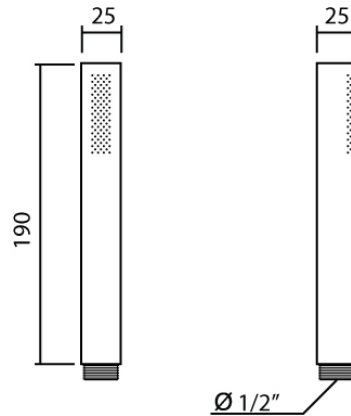

MATERIAL APPROVAL

Description 1 Function Hand Shower Set
Model ML-H13/SS
Brand MARVEL

MODEL : ML-H13/SS
(mm.)

Product Specification

Material ABS (Stainless steel Coating)
Colour Chrome
Flow Rate 9 lpm
Dia. Of Inlet / Outlet Pipe G1/2" (DN15)
Warranty 1 Year
Standard TIS 2066-2552